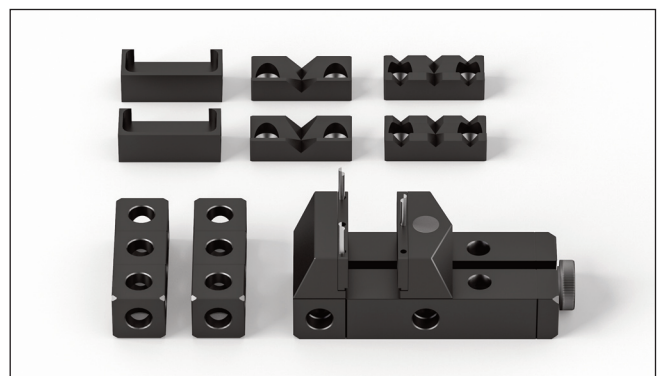

Nr.	Pcs.	Name
22772	2	Washer
22263-1	4	Hold down stud
22268-1	4	Traverse holder with heel
22258-1	4	Hold down spring
80600	4	Fixing disk with stud shoulder
81493-1	1	Tools (10 pcs.)

#294409-1 Extension
for cylindrical parts
ALUFIX 25, 26-pcs.

1.333 €
instead of 1.659 €

Nr.	Pcs.	Name
22253-1	4	Deltablock 120°
82125-1	1	3 Jaw Keyless Chuck
21374-1	2	Bar 25x25x75
25743	8	Combi-Bolt
23240	8	Lock ALUFIX

#294410-1 Extension
for square parts
ALUFIX 25, 20-pcs.

999 €
instead of 1.297 €

Nr.	Pcs.	Name
81792-1	1	Vise set
21374-1	2	Bar 25x25x75
25743	4	Combi-Bolt
23240	4	Lock ALUFIX

All prices exclusive of VAT.

The complete sales and delivery terms are shown and ready to download on our website www.witte-barskamp.de.