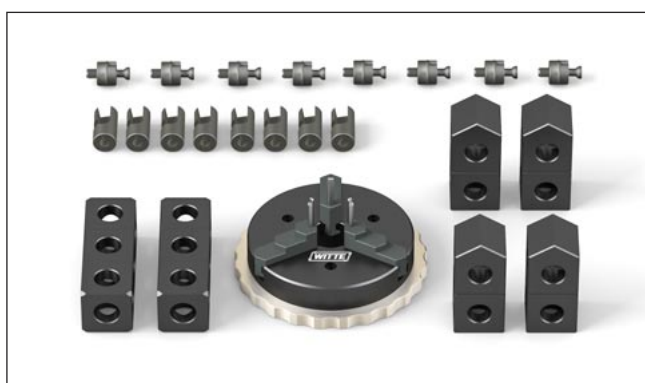

Fixed on precision

ALUFIX: It's all in

ALUFIX from Witte is the worldwide proven clamping and fixturing system for reproducible workpiece fixtures in dimensional metrology and production technology.

ALUFIX components are used to set up measuring and checking fixtures, assembly and welding devices, master jigs and supporting structures for cubings and gauges.

Further exemplary fields of application are prototyp building as well as supporting data control models during design development.

294408-1 Starter-Set ALUFIX 25, 46-pcs.

Nr.	Pcs.	Name
124676-1	1	Grid Base Plate 400x500 mm
82033-1	4	Screw-jack
21667-1	4	Cap for screw-jack
285204-1	3	x-y-Stop for screw-jack
85232-1	3	Clamping plate
11432-51	3	Socket head screw M6x25
22772	3	Washer
22263-1	4	Hold down stud
22268-1	4	Traverse holder with heel
22258-1	4	Hold down spring
80600	4	Fixing disk with stud shoulder
81493-1	1	Tools (10 pcs.)

Combine your individual starter set now, and off you go!

#294409-1 Extension for cylindrical parts ALUFIX 25, 26-pcs.

Nr.	Pcs.	Name
22253-1	4	Deltablock 120°
82125-1A	1	3 Jaw Keyless Chuck
21374-1	2	Bar 25x25x75
25743	8	Combi-Bolt
23240	8	Lock ALUFIX

#294410-1 Extension for square parts ALUFIX 25, 20-pcs.

Nr.	Pcs.	Name
81792-1	1	Vise set
21374-1	2	Bar 25x25x75
25743	4	Combi-Bolt
23240	4	Lock ALUFIX