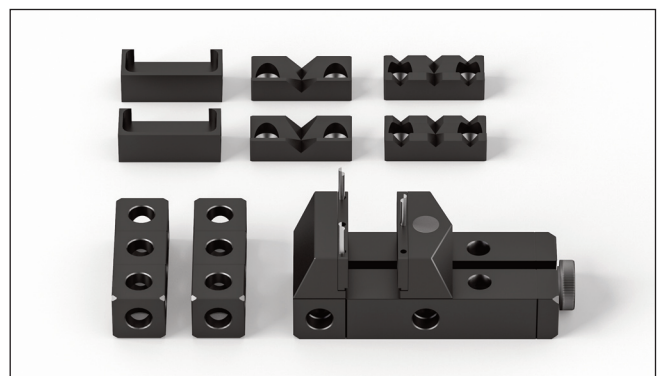

1.333 €
instead of 1.659 €

Nr.	Pcs.	Name
22253-1	4	Deltablock 120°
82125-1A	1	3 Jaw Keyless Chuck
21374-1	2	Bar 25x25x75
25743	8	Combi-Bolt
23240	8	Lock ALUFIX

#294410-1 Extension
for square parts
ALUFIX 25, 20-pcs.

999 €
instead of 1.297 €

Nr.	Pcs.	Name
81792-1	1	Vise set
21374-1	2	Bar 25x25x75
25743	4	Combi-Bolt
23240	4	Lock ALUFIX

All prices exclusive of VAT.

The complete sales and delivery terms are shown and ready to download on our website www.witte-barskamp.de.