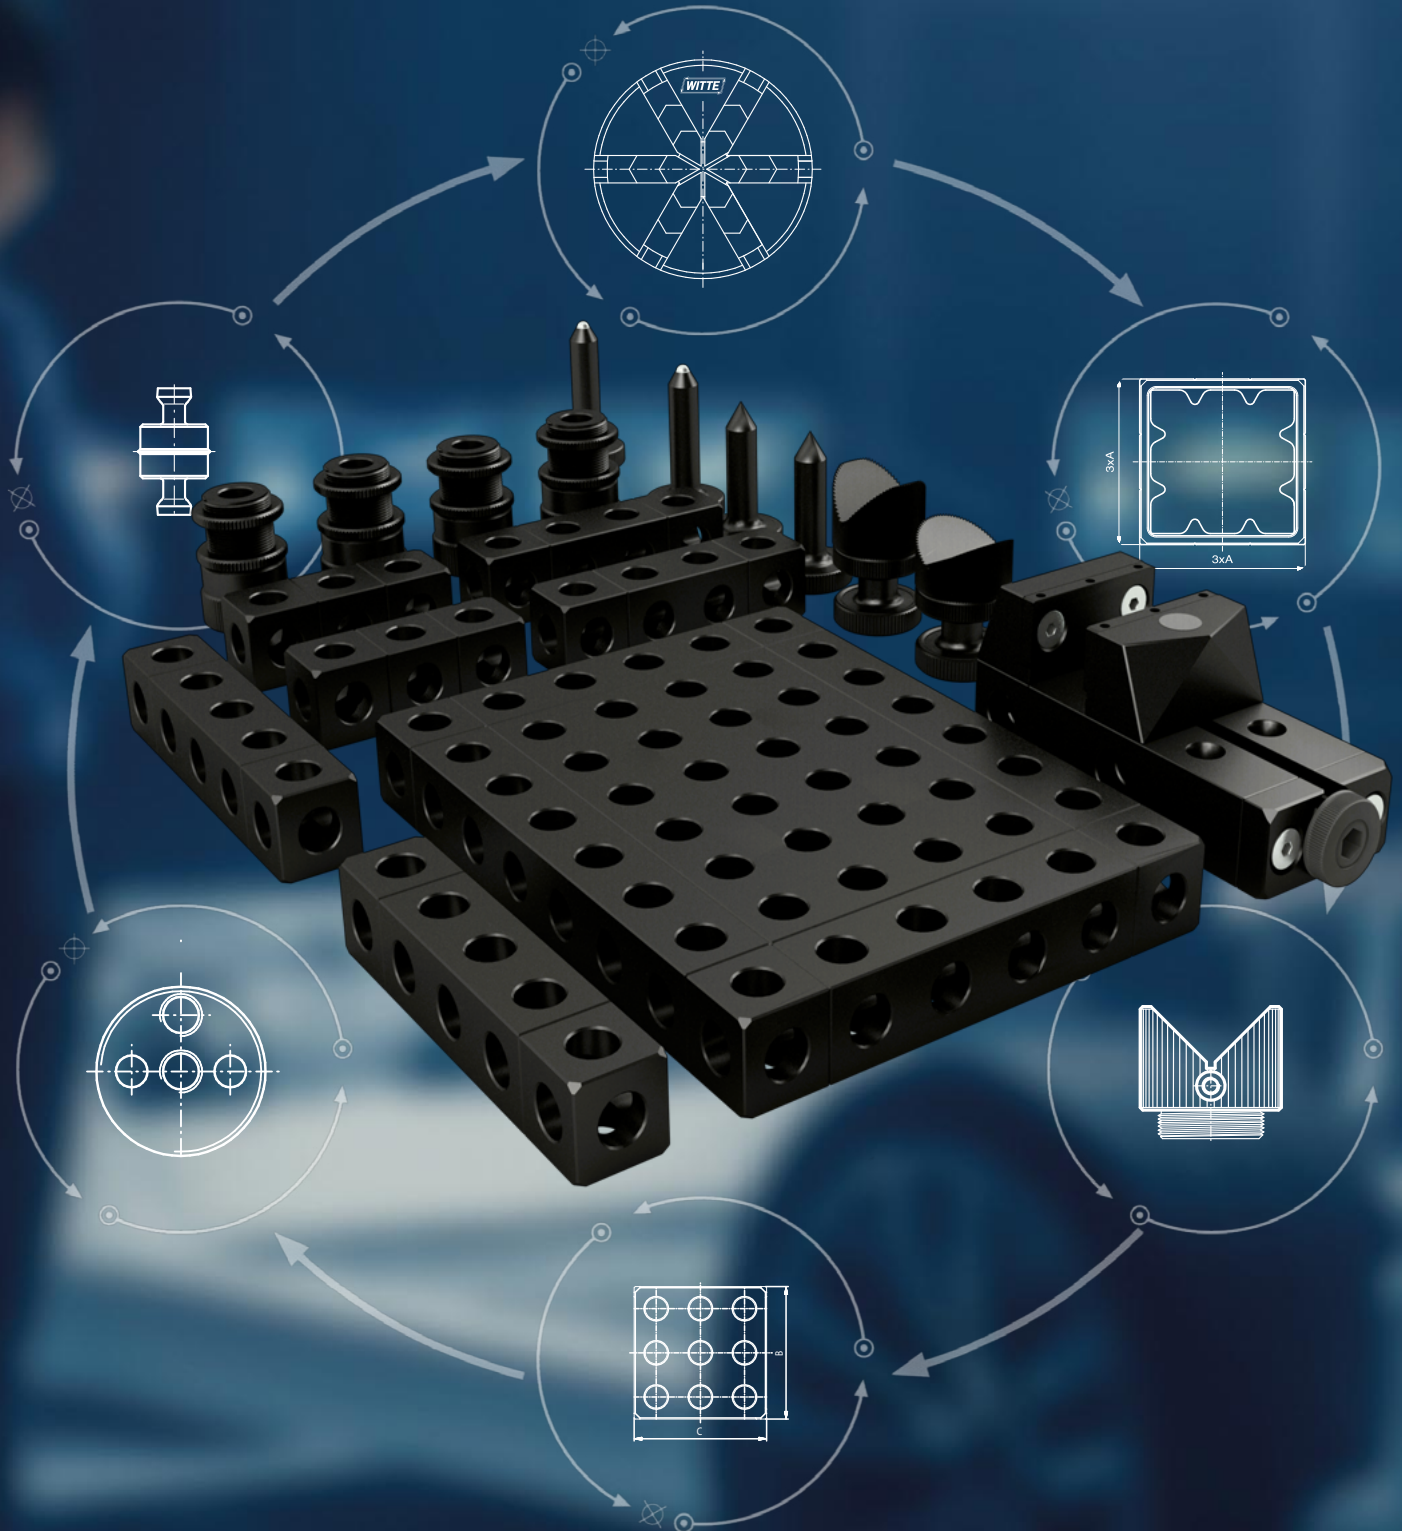

ALUFIX

Basic Kits

Notice:

Temporary inflation surcharge*

Price list 02/2023

* due to the current cost and procurement situation for raw materials and components and the global market situation (limited inflation surcharge of 14%). We reserve the right to adapt the inflation surcharge to the cost and market situation depending on the market development.

Fixed on precision